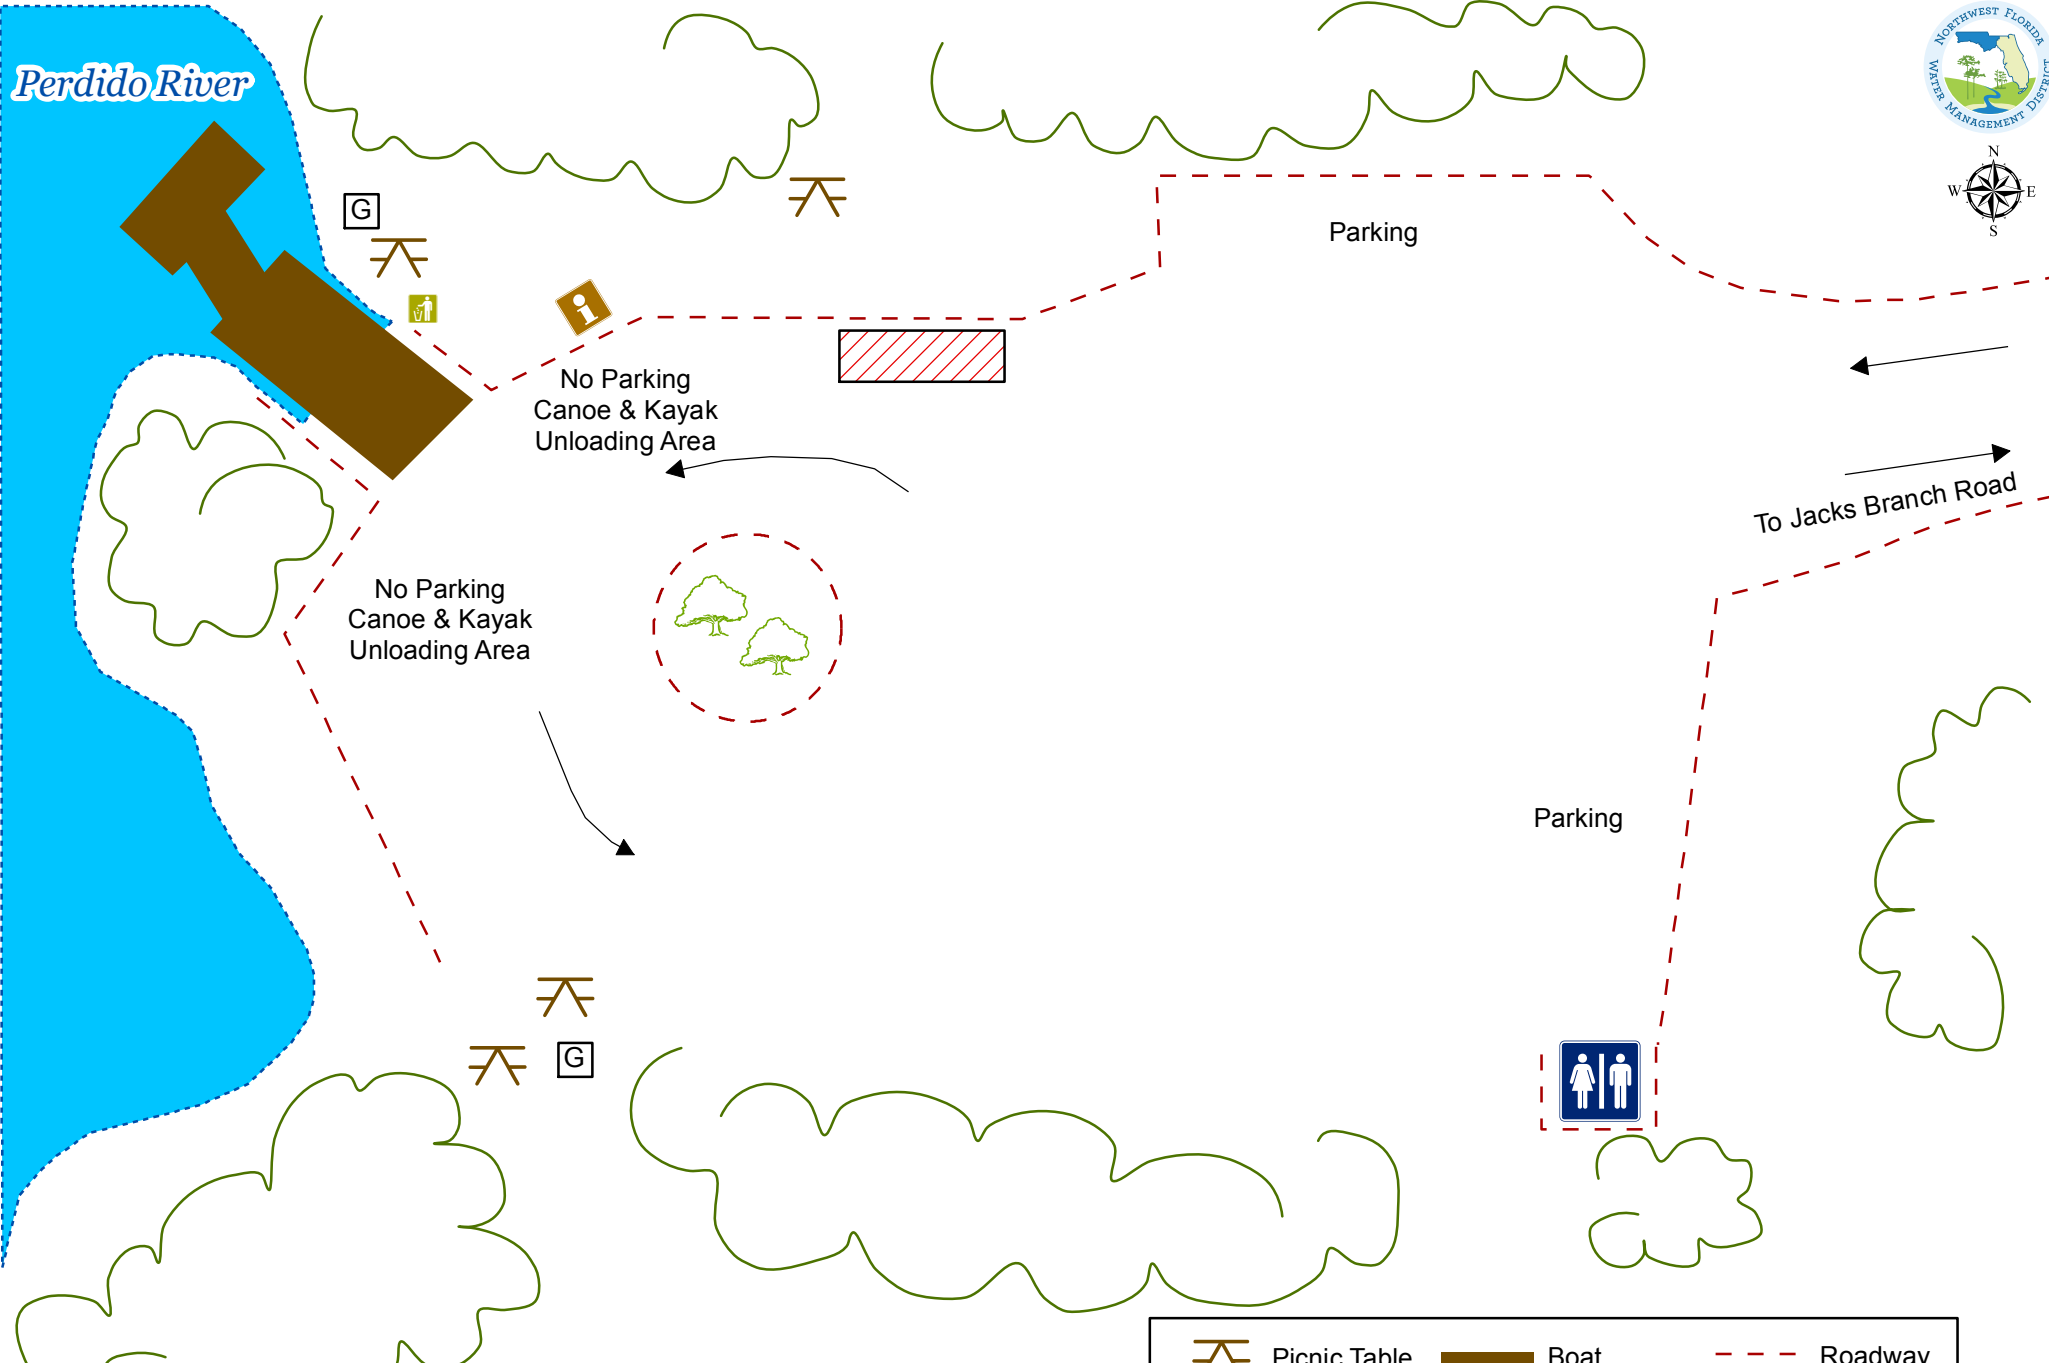

*Perdido River*

**Fillingim Landing Recreation Area**  
Escambia River Water Management Area  
Escambia County, Florida

- |  |              |  |                  |  |           |
|--|--------------|--|------------------|--|-----------|
|  | Picnic Table |  | Boat Launch      |  | Roadway   |
|  | Trash Can    |  | Handicap Parking |  | Fence     |
|  | Fire Pit     |  | Grill            |  | Shoreline |
|  | Kiosk        |  | Restrooms        |  |           |